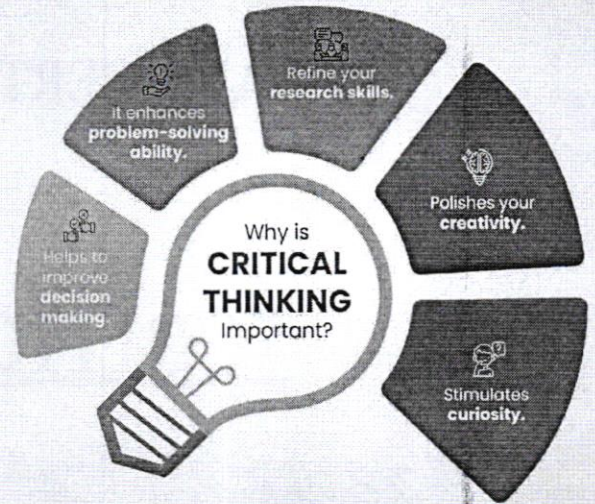

EAST WEST

EAST WEST INSTITUTE OF TECHNOLOGY

No.63, Off Magadi Road, Vishwaneedam Post, Bengaluru - 560 091
(Affiliated to Visvesvaraya Technological University, Belagavi)

DEPARTMENT OF COMPUTER SCIENCE AND ENGINEERING

6 DAYS CERTIFICATION PROGRAM ON

“CRITICAL THINKING.”

Date: 16th Sept to 21st Sept 2019

TIME: 9.30 AM to 04:30 PM

Resource Persons

Mr. Mallikarjun Kulkarni

Skill based training , internship, Techfortune

Mr. Kartikey handa

Training & Placement Asst, mckinley & rice

Mr. Suresh Koujalagi

Training & Placement Asst, Career partner with byjus

Patrons

Mr. Ravikiran C R

Chairman, EWGI

Smt. Rashmi Ravikiran

Secretary, EWGI

Dr. Purushotham B

Director-Admissions, EWGI

Presided by

Dr. K Channakeshavalu

Principal, EWIT

Dr . Narasimha Murthy M S

Prof & Head, Dept of CSE

Coordinators

Mr. Hemanth Y K

Assistant Professor, Dept of CSE EWIT

Mrs. Anusha K L

Assistant Professor, Dept of CSE EWIT

Head

Department of Computer Science & Engineering
East West Institute of Technology
Bengaluru - 560 091

Venue:

Kuvempu Seminar Hall (6th Floor)